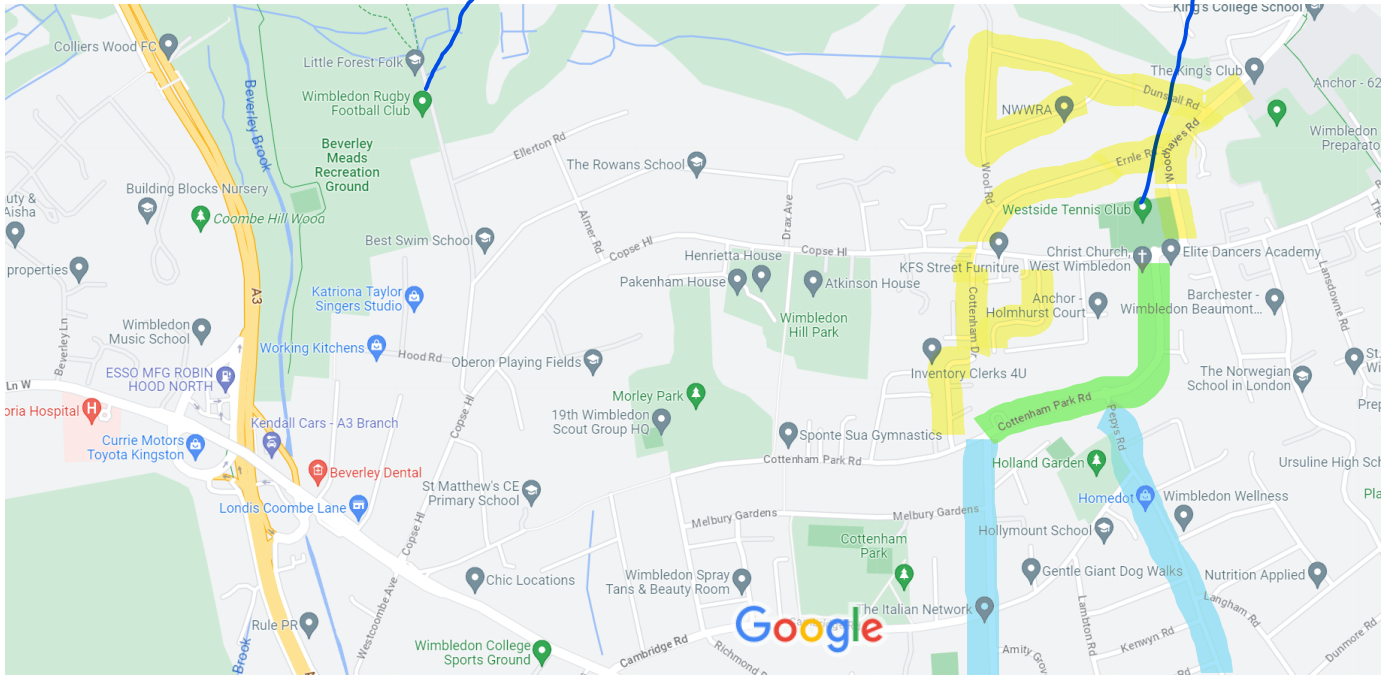

FREE PARKING
Wimbledon RFC
Barham Road
SW20 0ET

RESTRICTED PARKING
11am - 3pm
noon - 1pm
11am - noon

Westside LTC
20 Woodhayes Road
SW19 4RF

Map data ©2023 100 m